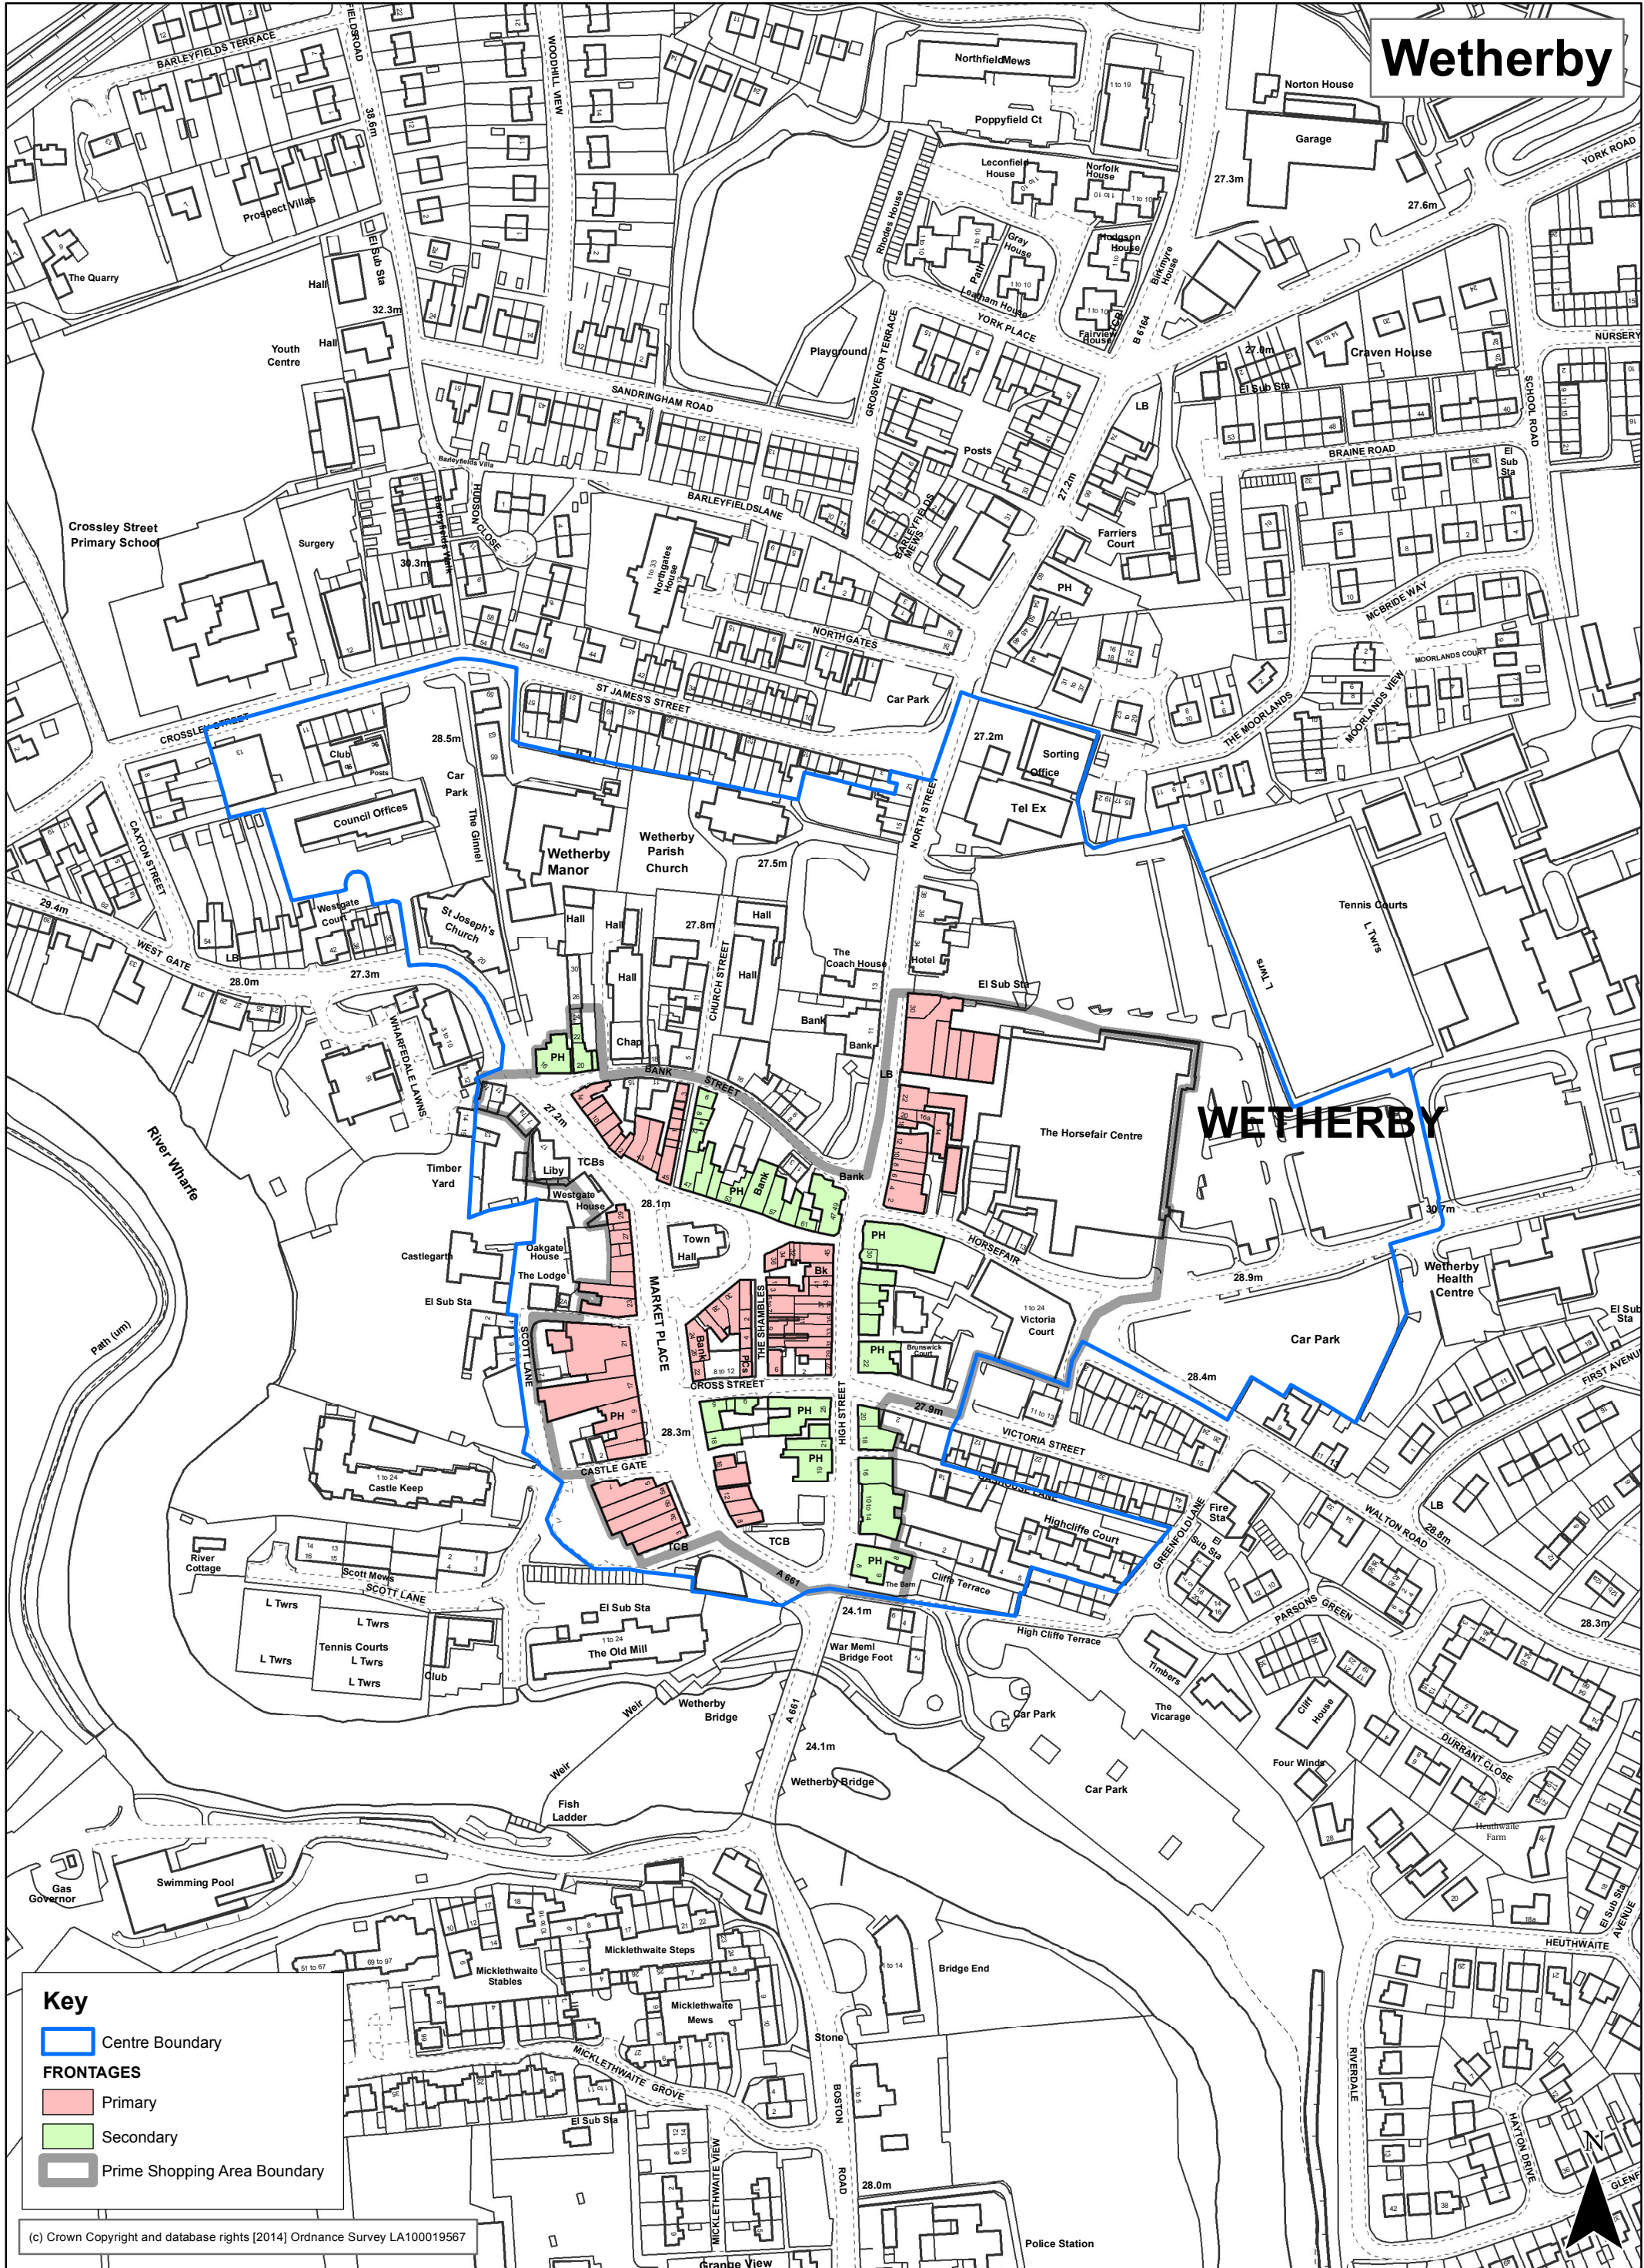

Wetherby

Key

- Centre Boundary
- FRONTAGES**
- Primary
- Secondary
- Prime Shopping Area Boundary

(c) Crown Copyright and database rights [2014] Ordnance Survey LA100019567